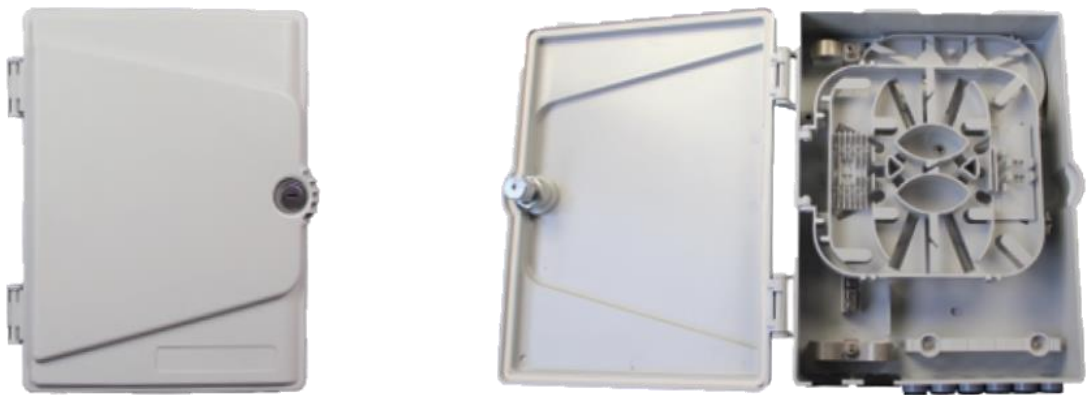

## 12-24F Fibre Optic Termination Box

#### Description

A 12-24 fibre wall box that is widely used in the FTTH access network. Hinged structure using lightweight plastic offering strength and resistance to chemical and U.V attack. Splice and patch all in the one box

#### Features and Benefits

- 2 main ports, 12 small ports
- Up to 12 FTTH drop cables
- Drop cables are terminated individually
- Accommodate 1x4,1x8 PLC Splitter
- Main cable up to 12 mm diameter, Drop cable up to 3 mm diameter
- IP54 protection

### Ordering Information & Specifications:

Part Number	Description	Dimensions L x W x H (mm)	Number of Input port	Splice Capacity (max)	Adaptor Capacity	Max. input cable diameter
HU-HTTB-X12A	12-24F Fibre Optic Termination Box IP54	258 x 207 x 64	2 cable ports 12 drop cable ports	12	12x SC Simplex 12x LC Duplex	Up to 12mm 2 ports  Up to 3mm drop cable ports