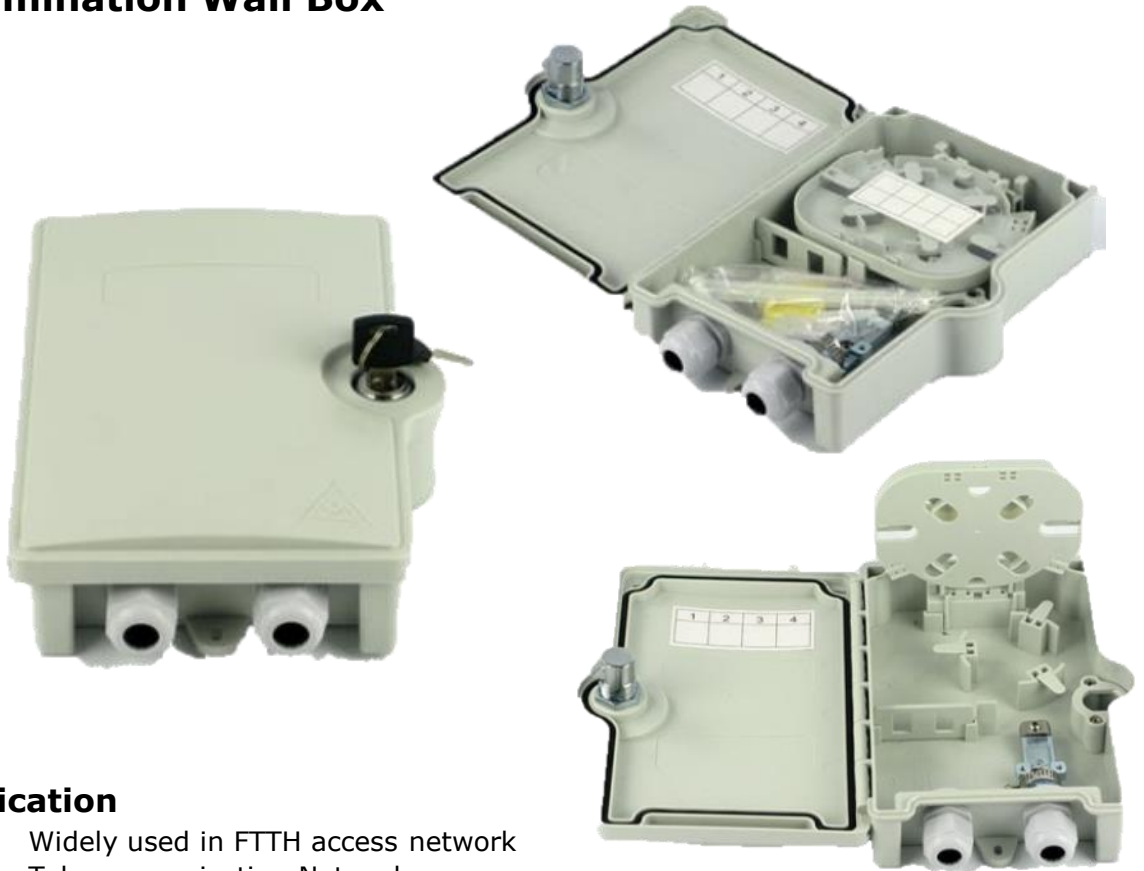

4F Termination Wall Box

Application

- Widely used in FTTH access network
- Telecommunication Networks
- CATV Networks
- Data communications Networks
- Local Area Networks

Features

- Lightweight plastic offers strength and resistance to chemical and U.V attack
- Wall mounting or pole mounting.
- Dimension: 207 x 152 x 51.7mm

Specifications

Part Number	Description	Cable Port	Protection Class
HU-HTTB-1-4	Universal Fibre Termination Box 4F (CO1)	2 (12mm max. dia)	IP55